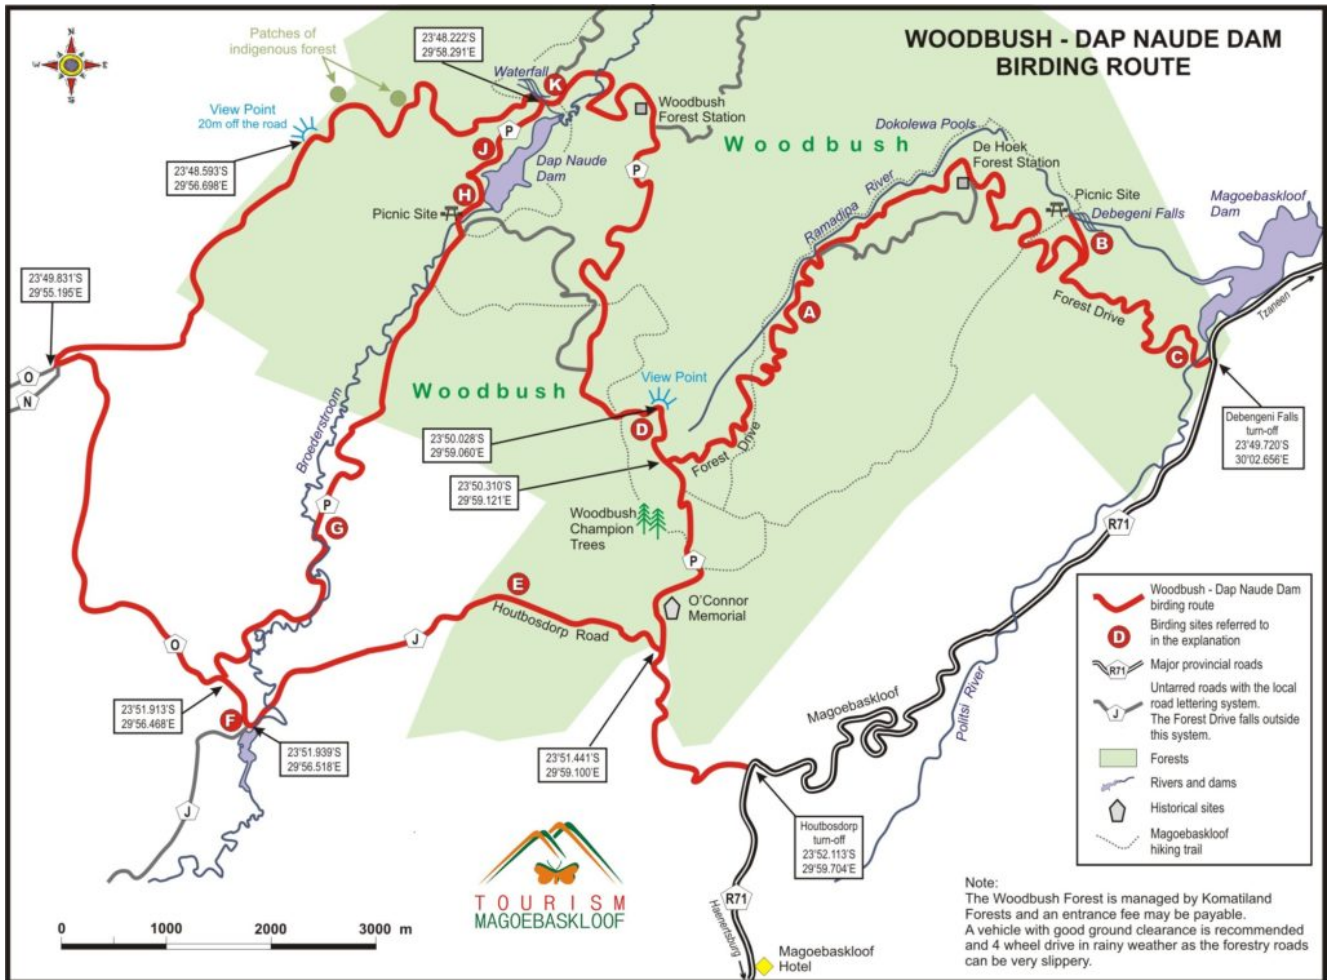

Woodbush Forest Birding

The Woodbush Forest is arguably the prime forest birding site in [Limpopo Province](#). It is a short drive from [Magoebaskloof Birders Cottage](#). The best way of accessing the forest for birding is to drive down the Forest Drive. High clearance vehicles are recommended to complete the journey down to the R71. This route passes the Debegeini Falls. Sedan vehicles can access the top portion of the Forest Drive if conditions are dry.

The suggested routine for birding on Forest Drive is to frequently park your car off the road (forestry trucks use this road) Walk up and down the road listening for birds. The more you stop the more likely you are to meet up with a bird party. I think that the Olive Woodpecker is a good call to follow in search of a bird party. They are frequently found in bird parties. It is always difficult to spot forest birds in the canopy. I recommend that you learn the calls of the forest birds listed below. Woodbush Forest is a very popular birding site so please avoid using recorded bird calls to attract birds to you.

Parking on Forest Drive

A short list of birds found in the Woodbush Forest. Black-fronted Bushshrike, Olive Bushshrike, Narina Trogon, Barratts Warbler, Cape Parrot, Blue-mantled Crested Flycatcher, Orange Ground Thrush, White-starred Robin, Brown Scrub Robin, Green Twinspot.